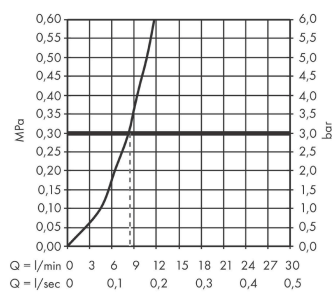

Technology

Design awards

reddot winner 2020

Product image

Scale drawing

Flowchart

Talis M54

Single lever kitchen mixer 270, pull-out spout, 1jet