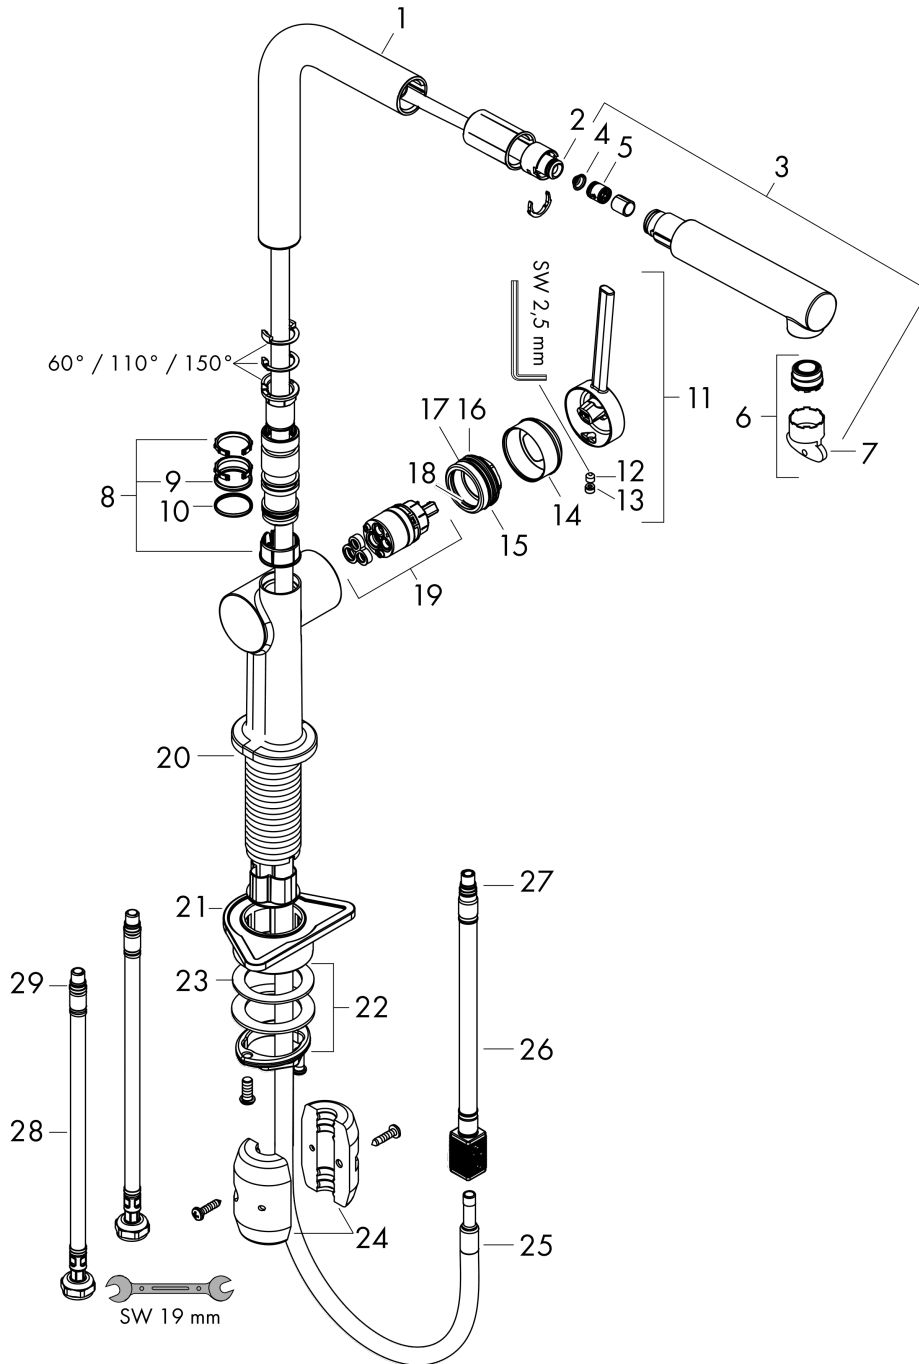

Talis M54

Single lever kitchen mixer 270, pull-out spout, 1jet

Surfaces: **Matt Black** Article Number: **72808670**

Description

product features

- ComfortZone 270
- swivel range adjustable in 4 steps 60°, 110°, 150° or 360°
- laminar spray
- quick connect hose
- connection dimension: DN15
- maximum flow rate at 3 bar: 8 l/min
- ceramic cartridge
- connection type: G 3/8 connections
- temperature limitation adjustable
- integrated non-return valve
- suitable for continuous flow water heaters

Technology

Design awards

reddot winner 2020

Product image

Scale drawing

Flowchart

Talis M54

Single lever kitchen mixer 270, pull-out spout, 1jet

Surfaces: **Matt Black** Article Number: **72808670**

Exploded Drawing

Year of production: >04/20

Talis M54

Single lever kitchen mixer 270, pull-out spout, 1jet

Surfaces: **Matt Black** Article Number: **72808670**

Spare part list

Year of production: >04/20

Pos.	Description	Article Number	Price	PU
1	spout cpl.	93749670	-	1
2	O-ring 8x2	98112000	-	1
3	handspray	93751670	-	1
4	filter	98516000	-	1
5	non return valve DW 10	96456000	-	1
6	spray former	93748000	-	1
7	service tool	93750000	-	1
8	set of lever collars	98365000	-	1
9	O-ring 19x2	98426000	-	1
10	O-ring 20x1,5	98197000	-	1
11	handle	93736670	-	1
12	hollow set screw M5x5	98446000	-	1
13	screw cover	93735610	-	1
14	flange	93737670	-	1
15	nut	93738000	-	1
16	O-ring 25x1,5	98146000	-	1
17	O-ring 30x1,5	98433000	-	1
18	O-ring 29x2	98391000	-	1
19	cartridge, assy	93740000	-	1
20	O-ring 36x3	98052000	-	1
21	support	97523000	-	1
22	fixing set (Ø 34)	95049000	-	1
23	lever collar	97548000	-	1
24	weight	92500000	-	1
25	hose 1,50 m	93816000	-	1
26	hose	93744000	-	1
27	O-ring 7x1,5	98422000	-	1
28	connection hose 900 mm M8x0,75 G3/8	93746000	-	1
29	O-ring 6,6x1,6	93019000	-	1
a	set of adapters	93395000	-	1