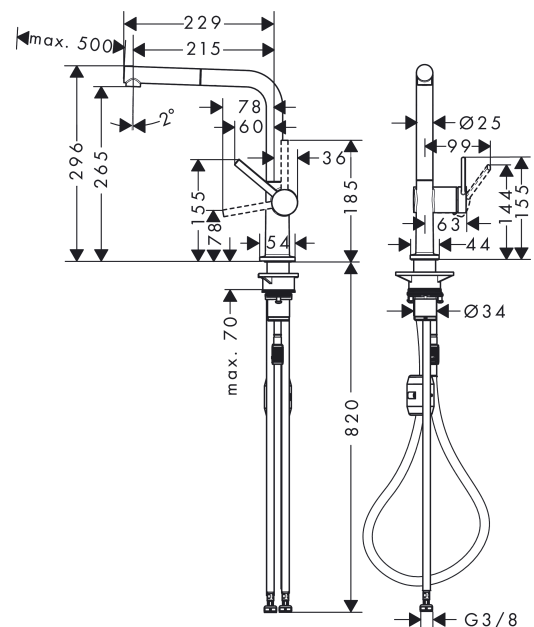

Talis M54

Single lever kitchen mixer 270, pull-out spout, 1jet

Surfaces: **Matt Black** Article Number: **72808670**

Description

product features

- ComfortZone 270
- swivel range adjustable in 4 steps 60°, 110°, 150° or 360°
- laminar spray
- quick connect hose
- connection dimension: DN15
- maximum flow rate at 3 bar: 8 l/min
- ceramic cartridge
- connection type: G 3/8 connections
- temperature limitation adjustable
- integrated non-return valve
- suitable for continuous flow water heaters

Technology

Design awards

reddot winner 2020

Product image

Scale drawing

Flowchart

Talis M54

Single lever kitchen mixer 270, pull-out spout, 1jet

Surfaces: **Matt Black** Article Number: **72808670**

Exploded Drawing

Year of production: >04/20

Talis M54

Single lever kitchen mixer 270, pull-out spout, 1jet

Surfaces: **Matt Black** Article Number: **72808670**

Spare part list

Year of production: >04/20

Pos.	Description	Article Number	Price	PU
1	spout cpl.	93749670	-	1
2	O-ring 8x2	98112000	-	1
3	handspray	93751670	-	1
4	filter	98516000	-	1
5	non return valve DW 10	96456000	-	1
6	spray former	93748000	-	1
7	service tool	93750000	-	1
8	set of lever collars	98365000	-	1
9	O-ring 19x2	98426000	-	1
10	O-ring 20x1,5	98197000	-	1
11	handle	93736670	-	1
12	hollow set screw M5x5	98446000	-	1
13	screw cover	93735610	-	1
14	flange	93737670	-	1
15	nut	93738000	-	1
16	O-ring 25x1,5	98146000	-	1
17	O-ring 30x1,5	98433000	-	1
18	O-ring 29x2	98391000	-	1
19	cartridge, assy	93740000	-	1
20	O-ring 36x3	98052000	-	1
21	support	97523000	-	1
22	fixing set (Ø 34)	95049000	-	1
23	lever collar	97548000	-	1
24	weight	92500000	-	1
25	hose 1,50 m	93816000	-	1
26	hose	93744000	-	1
27	O-ring 7x1,5	98422000	-	1
28	connection hose 900 mm M8x0,75 G3/8	93746000	-	1
29	O-ring 6,6x1,6	93019000	-	1
a	set of adapters	93395000	-	1